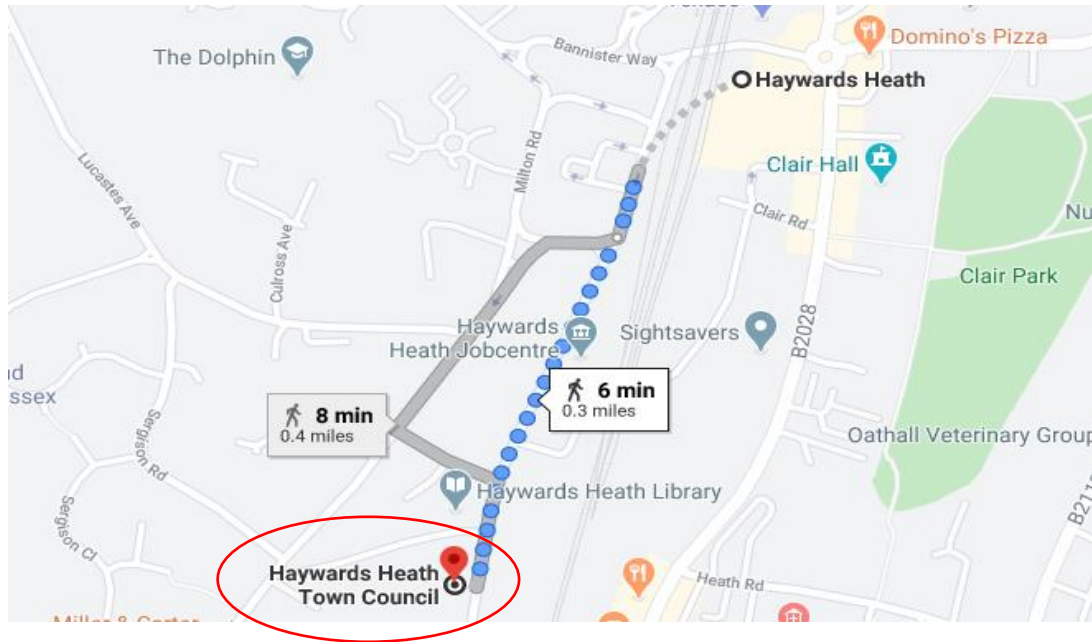

Hayward Heath Town Hall

The Town Hall
40 Boltro Road
Haywards Heath
RH16 1BA
(01444 455694)

Nearest Train Station:

- Hayward Heath Train Station
- 6 minute walk to the Town Hall from the station via Boltro Road
- Visit <https://www.nationalrail.co.uk/> for train timetables

Nearest Bus Stop:

- Bus routes 270, 271 and 272 all stop within walking distance to the Town Hall.
- Nearest bus stops: Hayward Heath Train Station or Hayward Heath South Road
- Visit <https://www.metrobus.co.uk/> for bus timetables

Nearest Car Park:

- Free parking available on site