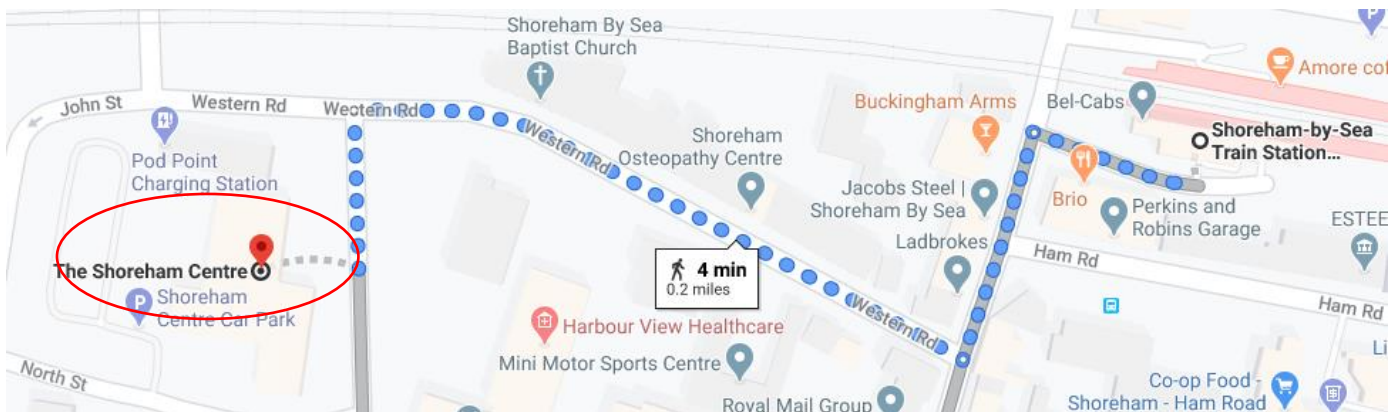

# The Shoreham Centre

2 Pond Road

Shoreham-by-Sea

West Sussex

BN43 5WU

(01273 454686)

## Nearest Train Station:

- Shoreham-by-Sea Train Station
- 5 minute walk to the centre from the station via Western Road
- Visit <https://www.nationalrail.co.uk/> for train timetables

## Nearest Bus Stop:

- Nearest bus stop is 137 metres away. Stop is called Southdown Road and is located on Hebe Road.
- Can also alight at Shoreham Station.
- Visit <https://www.buses.co.uk/> for bus timetables

## Nearest Car Park:

- Pond Road (Community Centre) Car Park, Shoreham-by-Sea, BN43 5DJ
- 73 spaces (85 total) / 4 disabled spaces / 5 season ticket holder spaces / 2 electric car charge point spaces / 3 motorcycle bays
- Parking charges for up to 2 hours costs £1.50 / up to 4 hours cost £2.50